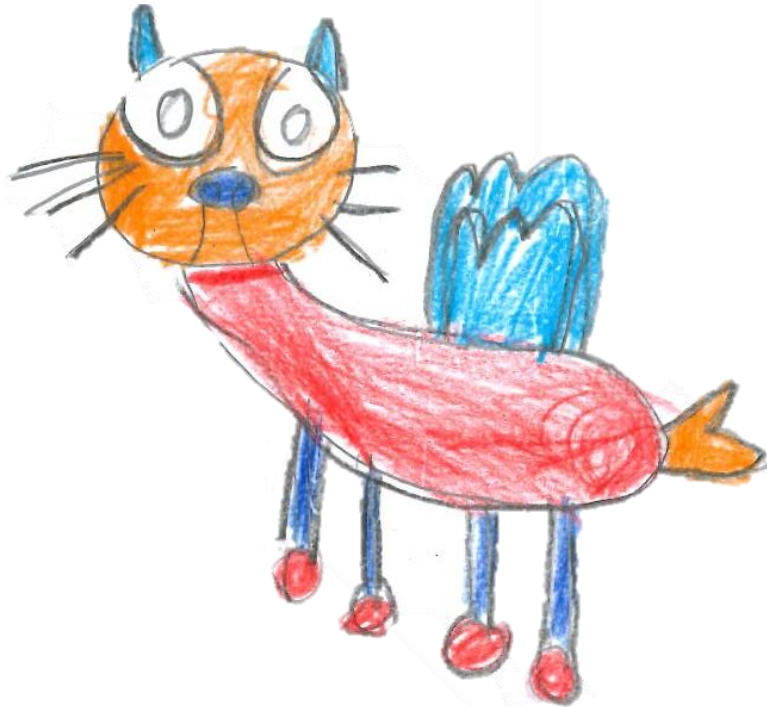

### My Monster Pet

This is my monster pet.

It is a cat.

It is colourful.

It has two wings and sharp claws.

It can fly.

It is wonderful.

I love it.

### My Monster Pet

This is my monster pet.

It is a rabbit, a bird and a spider.

It is pink, green, purple and blue.

It has four eyes and ten legs.

It can fly and climb very fast.

It can't swim.

It is cute.

### My Monster Pet

This is my monster pet.

It is a dog.

It is pink and orange.

It has two purple wings.

It can run and fly.

It can't swim.

It is cool. I love it.

## My Monster Pet

This is my monster pet.

It is a cat.

It is red, orange and blue.

It has a pig nose.

It has two wings.

It can fly and swim.

It is cool.